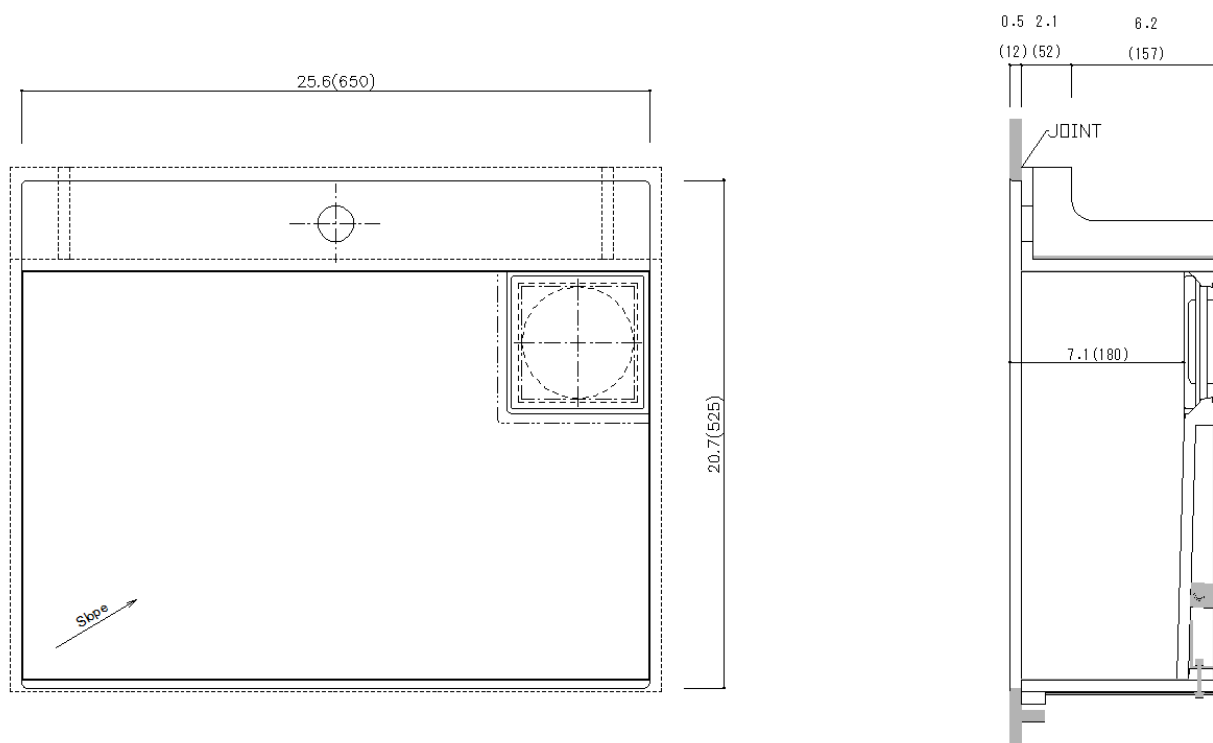

THE SINK NOELSE

D52565-SD undermount sink with deck (Small type W650×D525×H180 mm)

Features

Custom single bowl

(Counter top panel sold separately, Drainage set sold separately, Faucet not included)

Customize

Size of the sink: each part can be ordered in 1mm increments.

Rounded corner finish available (Solid surfaces only)

Faucet opening location.

Accessories: sink plate cover, and dish drying plate sold separately.

*The dimensions of the width and depth indicated on the drawing represent the opening dimensions of the tabletop. The dimensions on the cross section diagram indicate the external dimensions.

Utility model registration No. 3214697, Design registration No. 1642438
Trademark registration No. 6188765