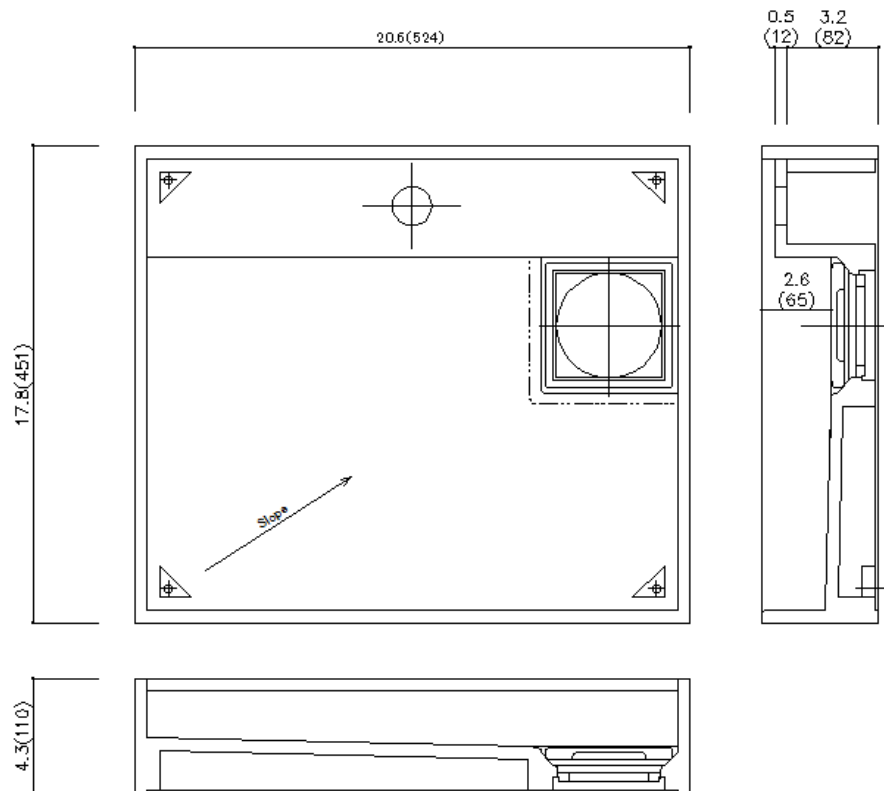

THE SINK NOELSE VESSEL

D5245-VD overmount washbasin with deck (Large type W524×D451×H110 mm)

Features

Custom single bowl

(Counter top panel sold separately, Drainage set sold separately, Faucet not included)

Customize

Size of the sink: each part can be ordered in 1mm increments.

Rounded corner finish available.

Faucet opening location.

Material / Finish

Choose a color pattern of solid surfaces from the below brands.

(Dupont Corian, HI-MACS, Staron, Ecream,DK-series, etc.)

Dimensions

The below drawings in inches(millimeters) show the standard size.

Included

- ① Installation manual x 1
- ② Waterproof tape x 1 * L=78.7(2000mm)
- ③ Hex bolts x 4
- ④ Washers x 4