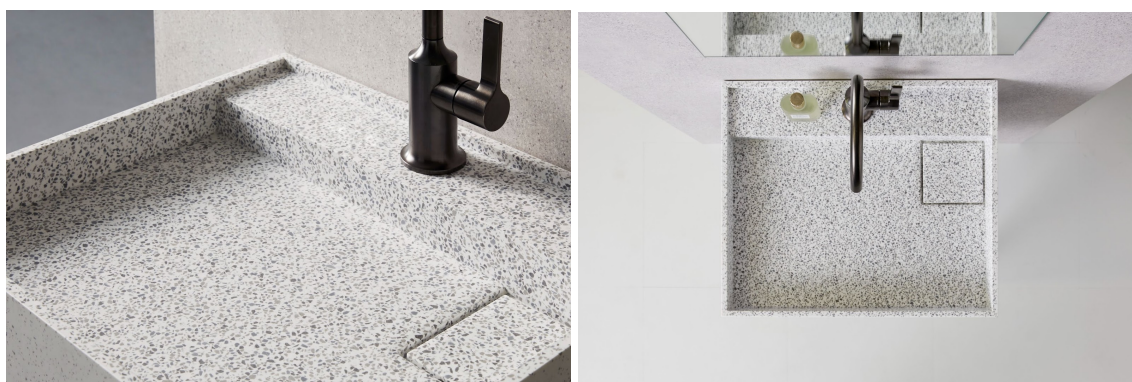

THE SINK NOELSE VESSEL

D5245-VD overmount washbasin with deck (Large type W524×D451×H110 mm)

Features

Custom single bowl

(Counter top panel sold separately, Drainage set sold separately, Faucet not included)

Customize

Size of the sink: each part can be ordered in 1mm increments.

Rounded corner finish available.

Faucet opening location.

Material / Finish

Choose a color pattern of solid surfaces from the below brands.

(Dupont Corian, HI-MACS, Staron, Ecream,DK-series, etc.)

Dimensions

The below drawings in inches(millimeters) show the standard size.

Included

- ① Installation manual x 1
- ② Waterproof tape x 1 * L=78.7(2000mm)
- ③ Hex bolts x 4
- ④ Washers x 4