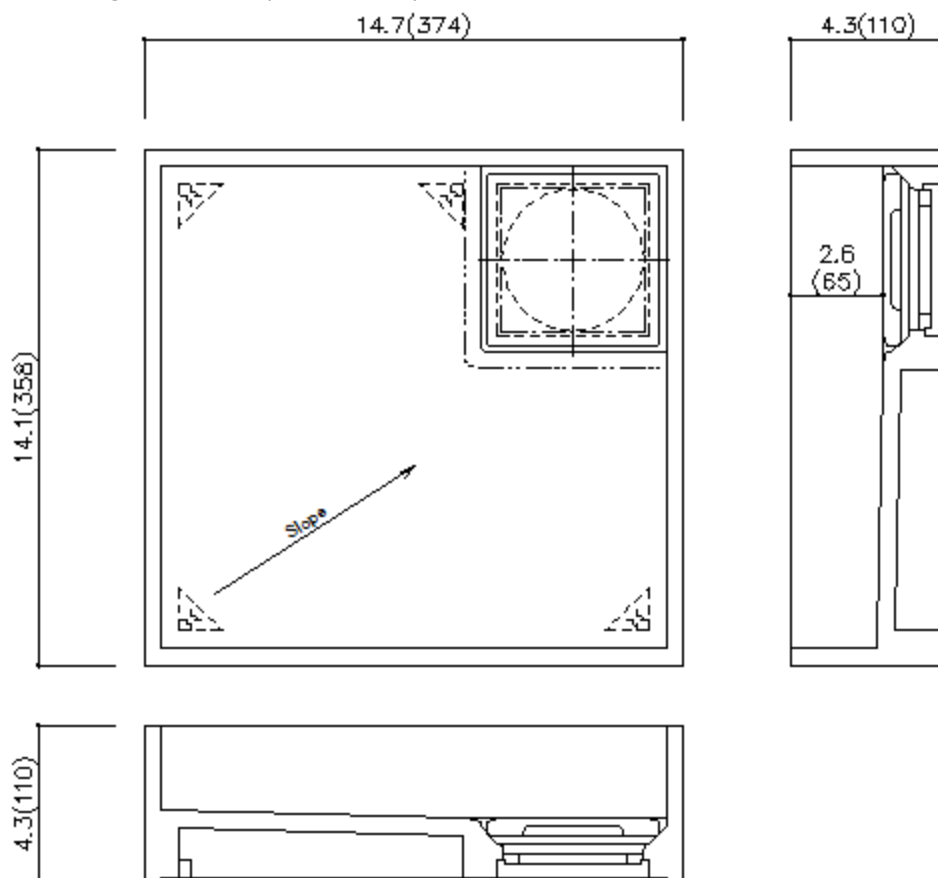

THE SINK NOELSE VESSEL

D3735-V overmount washbasin (Small type W374×D358×H110 mm)

Features

Custom single bowl

(Counter top panel sold separately, Drainage set sold separately, Faucet not included)

Customize

Size of the sink: each part can be ordered in 1mm increments.

Rounded corner finish available.

Faucet opening location.

Material / Finish

Choose a color pattern of solid surfaces from the below brands.

(Dupont Corian, HI-MACS, Staron, Ecream,DK-series, etc.)

Dimensions

The below drawings in inches(millimeters) show the standard size.

Included

- ① Installation manual x 1
- ② Waterproof tape x 1 * L=78.7(2000mm)
- ③ Hex bolts x 4
- ④ Washers x 4

Utility model registration No. 3214697, Design registration No. 1642438
 Trademark registration No. 6188765